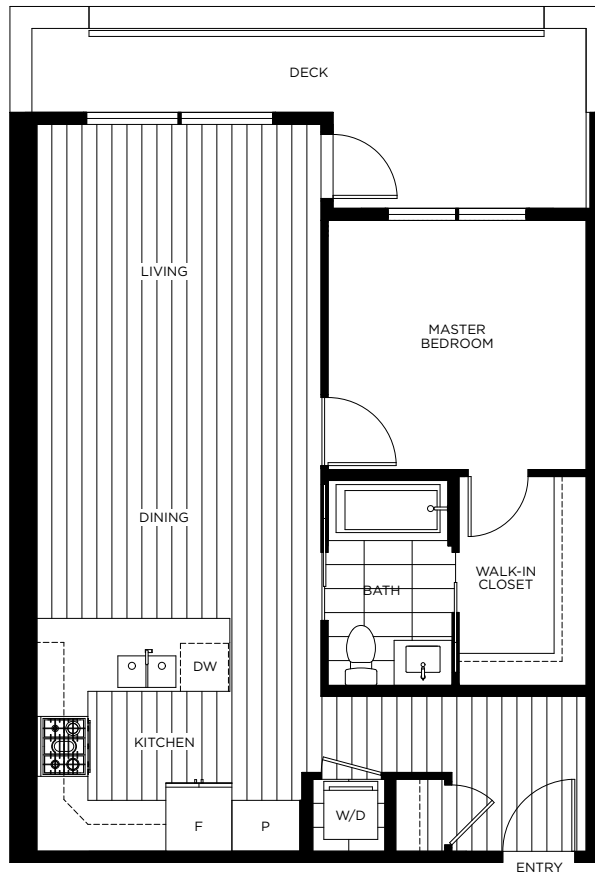

FORTÉ

Plan A1

1 BEDROOM, 1 BATHROOM, APPROX 716-722 SQ FT

LEVEL 2

LEVEL 3

LEVEL 4

LEVEL 5