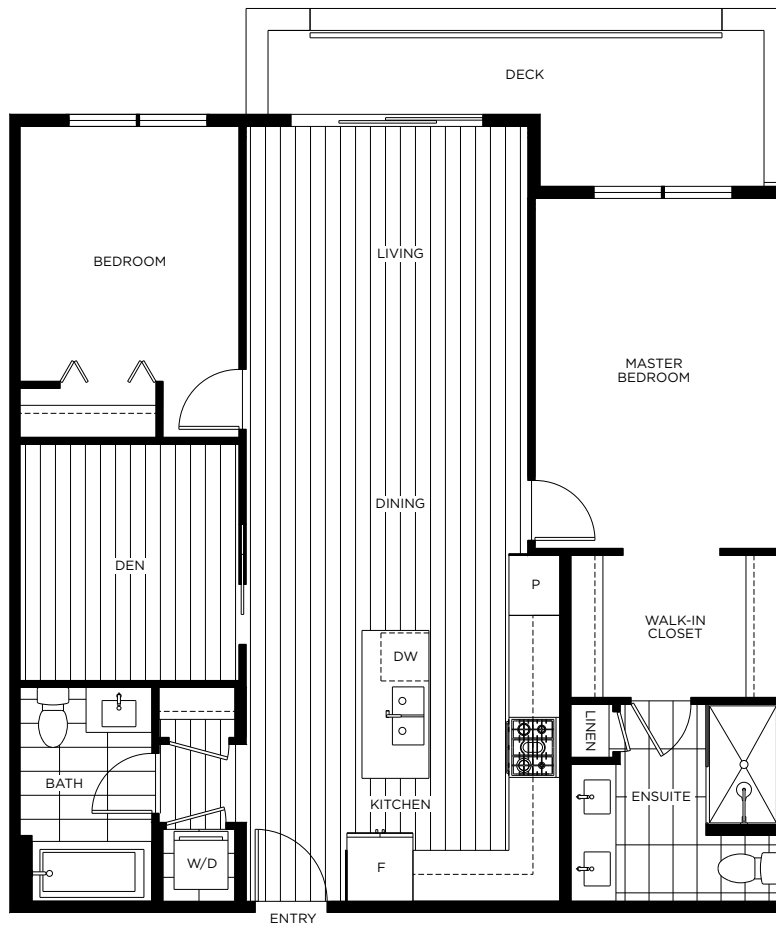

Plan C2

2 BEDROOM + DEN, 2 BATHROOM, APPROX 1,043 SQ FT

LEVEL 2

LEVEL 3

LEVEL 4

LEVEL 5