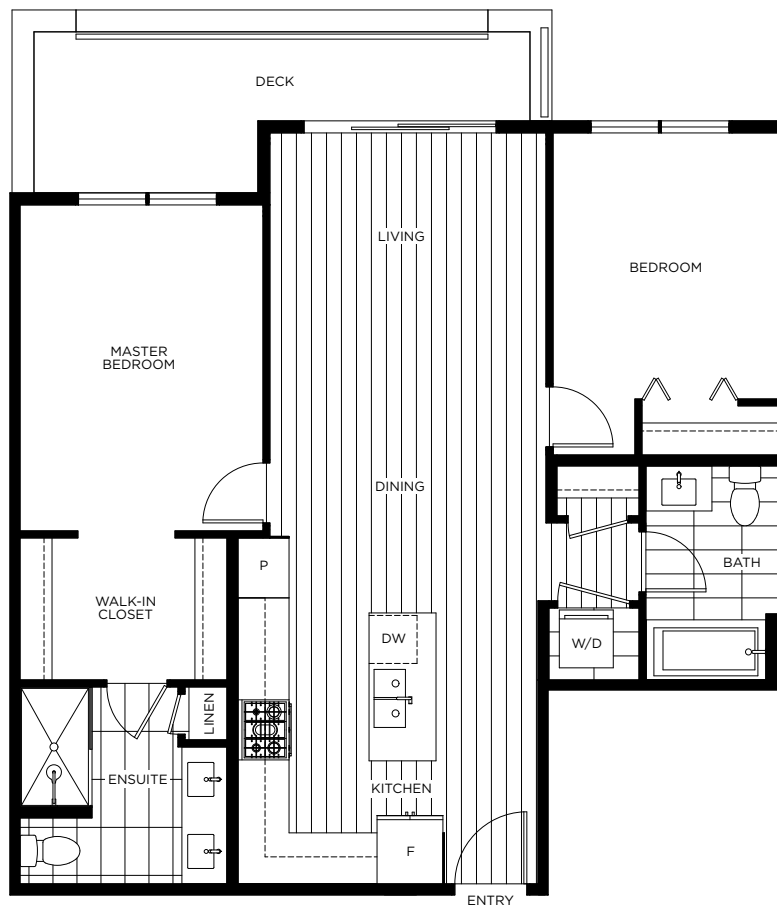

FORTÉ

Plan C3

2 BEDROOM, 2 BATHROOM, APPROX 935 SQ FT

LEVEL 2

LEVEL 3

LEVEL 4

LEVEL 5