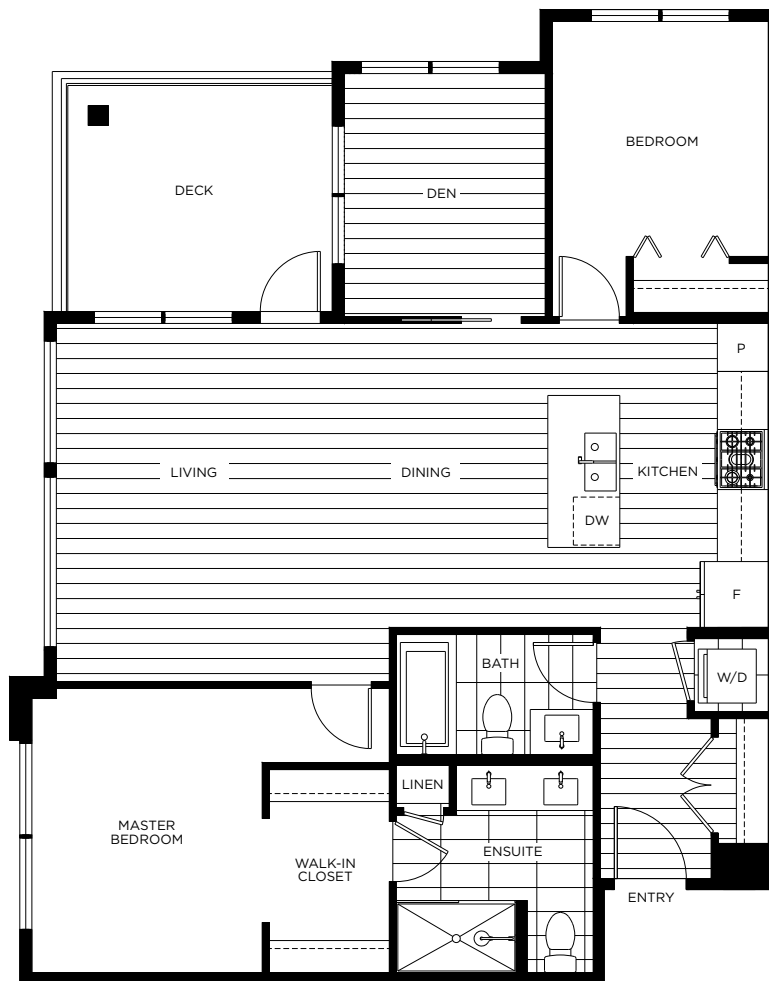

## Plan C5

2 BEDROOM + DEN, 2 BATHROOM, APPROX 1,047 SQ FT

LEVEL 2

LEVEL 3

LEVEL 4

LEVEL 5