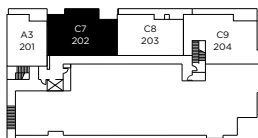

## Plan C7

2 BEDROOM, 2 BATHROOM, APPROX 996 SQ FT

LEVEL 2

LEVEL 3

LEVEL 4

LEVEL 5