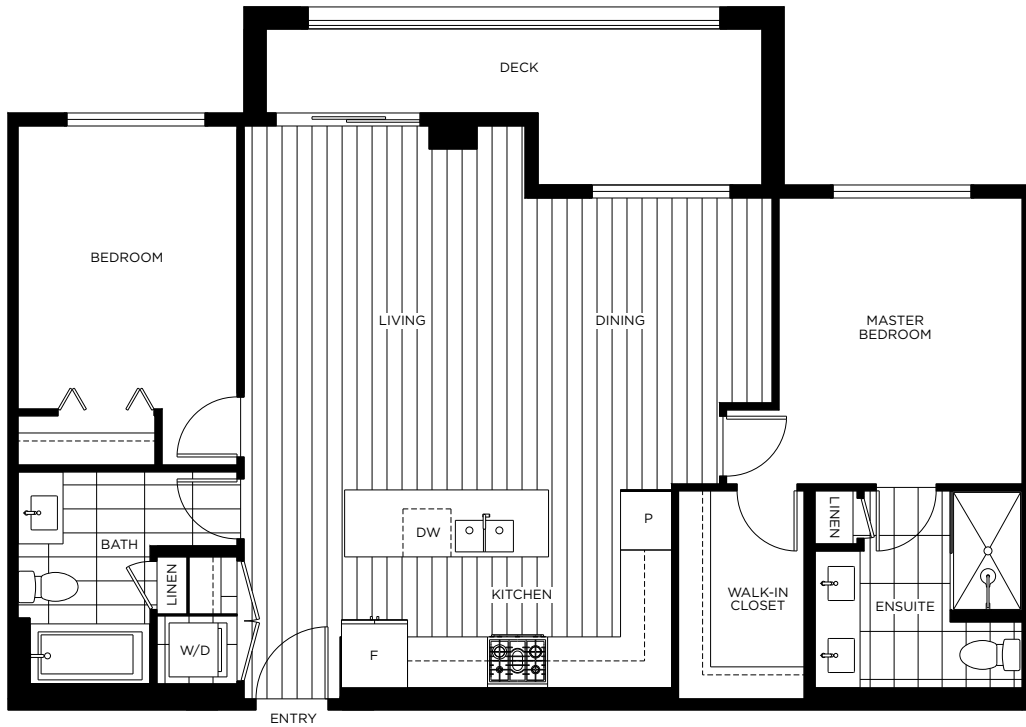

## Plan C7

2 BEDROOM, 2 BATHROOM, APPROX 996 SQ FT

LEVEL 2

LEVEL 3

LEVEL 4

LEVEL 5