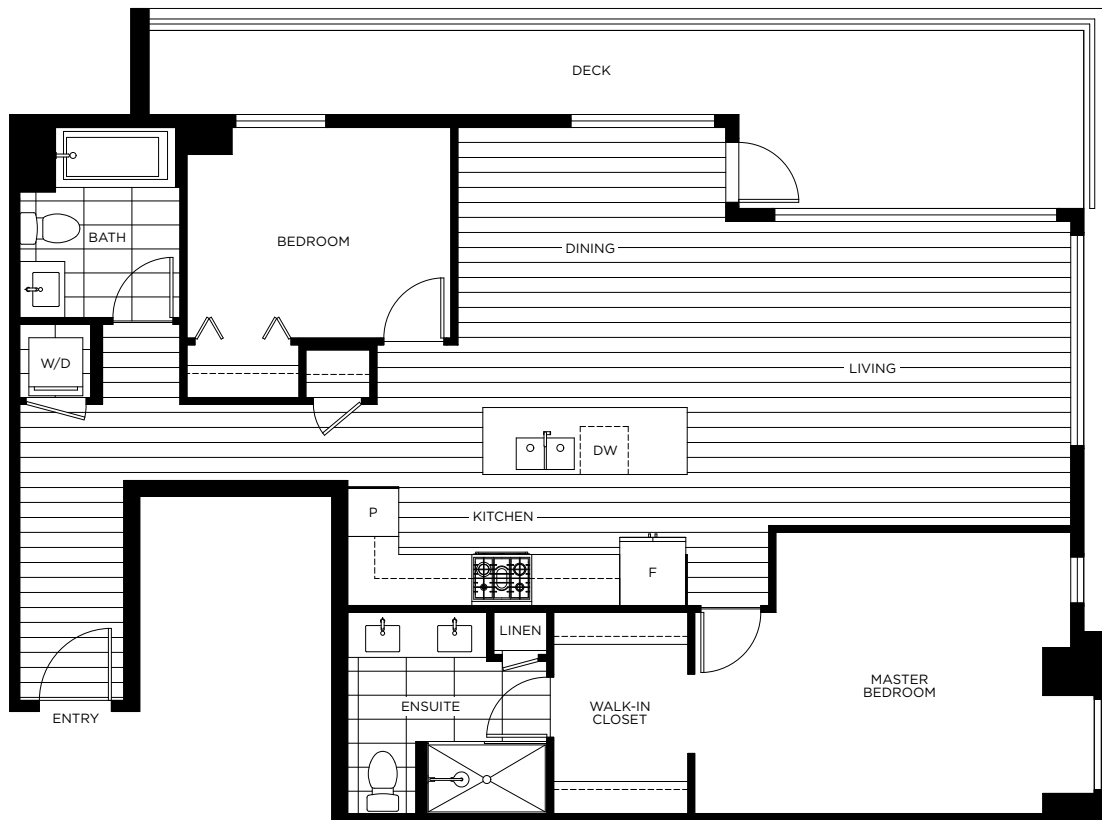

## Plan C9

2 BEDROOM, 2 BATHROOM, APPROX 1,145 SQ FT

LEVEL 2

LEVEL 3

LEVEL 4

LEVEL 5